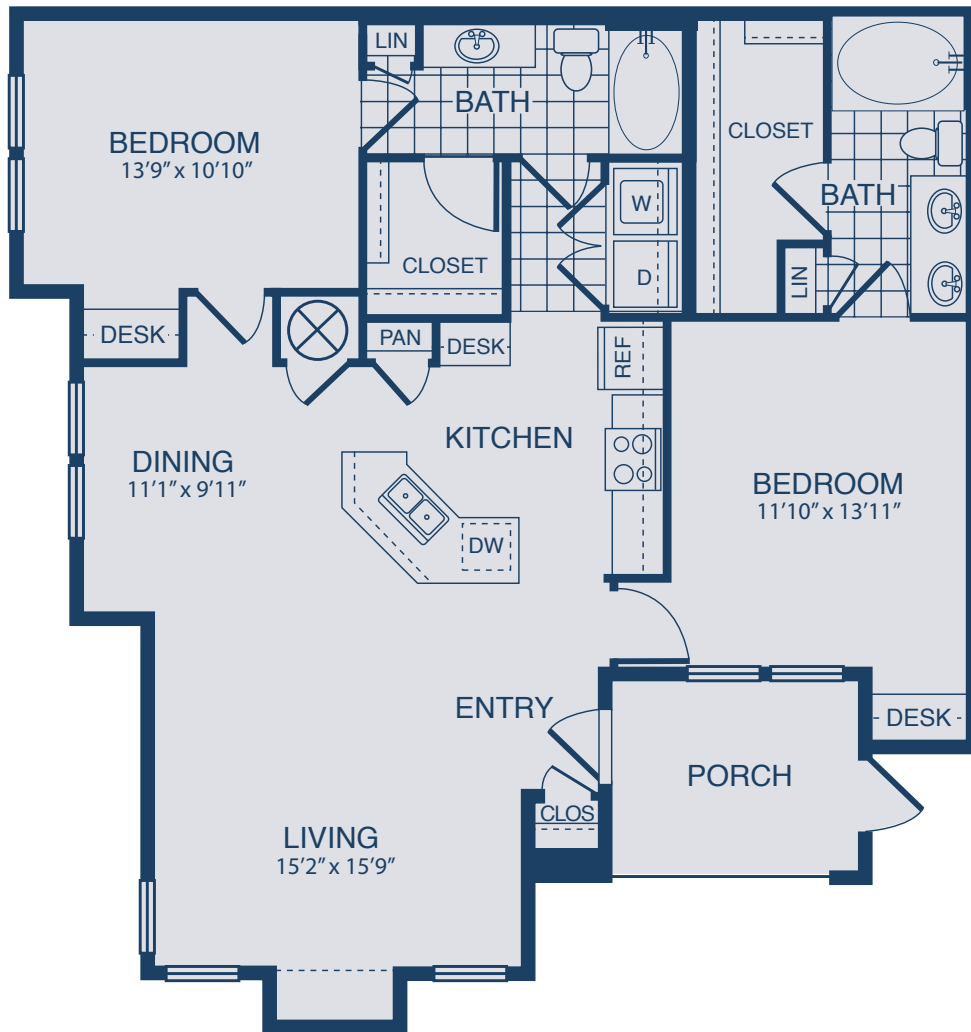

**LONE STAR**

**716 Sq Ft / 1 Bed / 1 Bath**

*Square footage are approximate*

## SOUTHERN STAR

783 Sq Ft / 1 Bed / 1 Bath

*Square footage are approximate*

**BLUE STAR**

**877 Sq Ft / 1 Bed / 1 Bath**

*Square footage are approximate*

## LIVE OAK

1,053 Sq Ft / 2 Bed / 2 Bath

*Square footage are approximate*

## ST. ARNOLD

1,144 Sq Ft / 2 Bed / 2 Bath

*Square footage are approximate*

SHINER

1,262 Sq Ft / 2 Bed / 2 Bath

Square footage are approximate