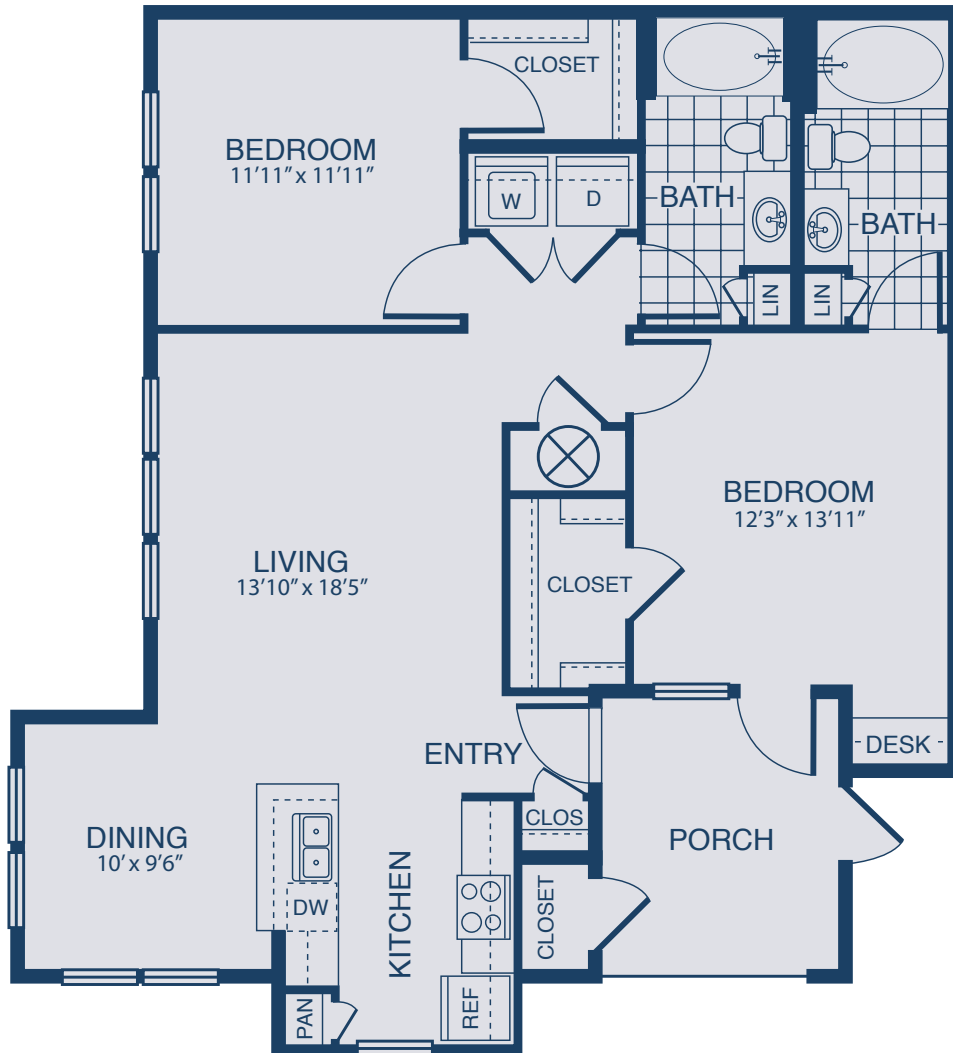

**LONE STAR**

**716 Sq Ft / 1 Bed / 1 Bath**

*Square footage are approximate*

## SOUTHERN STAR

783 Sq Ft / 1 Bed / 1 Bath

*Square footage are approximate*

**BLUE STAR**

**877 Sq Ft / 1 Bed / 1 Bath**

*Square footage are approximate*

## LIVE OAK

1,053 Sq Ft / 2 Bed / 2 Bath

*Square footage are approximate*

## ST. ARNOLD

1,144 Sq Ft / 2 Bed / 2 Bath

*Square footage are approximate*

SHINER

1,262 Sq Ft / 2 Bed / 2 Bath

Square footage are approximate