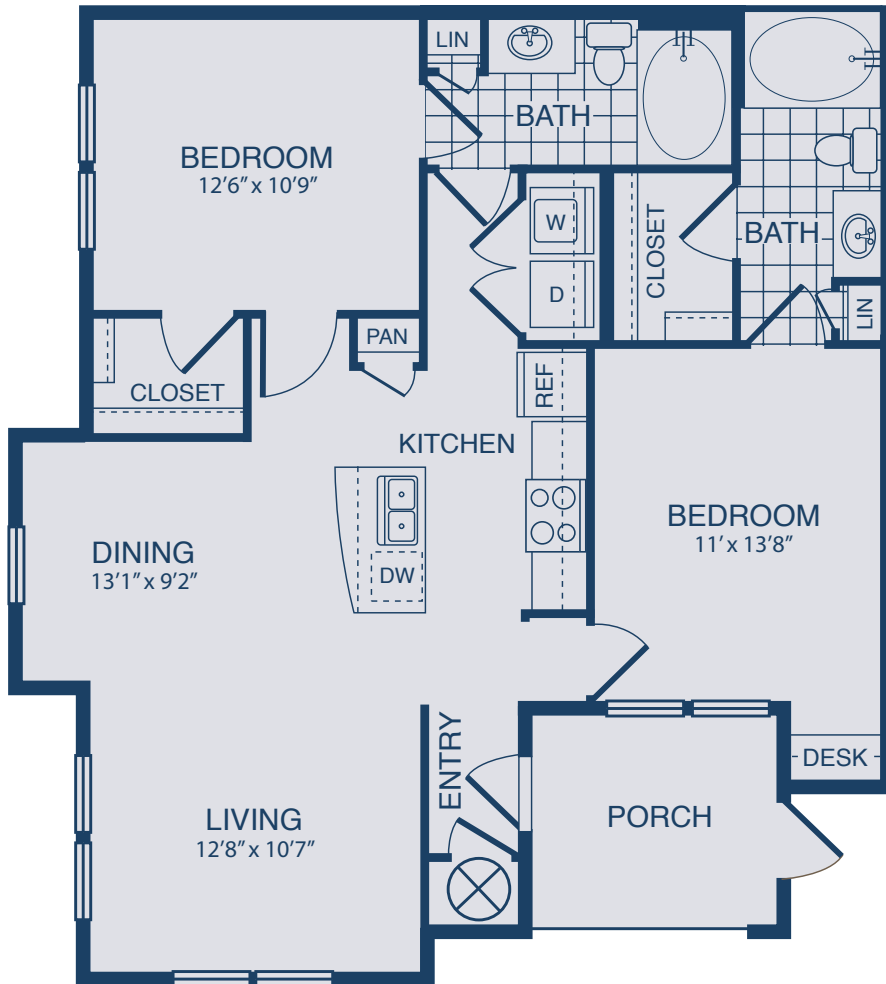

**LONE STAR**

**716 Sq Ft / 1 Bed / 1 Bath**

*Square footage are approximate*

## SOUTHERN STAR

783 Sq Ft / 1 Bed / 1 Bath

*Square footage are approximate*

**BLUE STAR**

**877 Sq Ft / 1 Bed / 1 Bath**

*Square footage are approximate*

## LIVE OAK

1,053 Sq Ft / 2 Bed / 2 Bath

*Square footage are approximate*

## ST. ARNOLD

1,144 Sq Ft / 2 Bed / 2 Bath

*Square footage are approximate*

SHINER

1,262 Sq Ft / 2 Bed / 2 Bath

Square footage are approximate