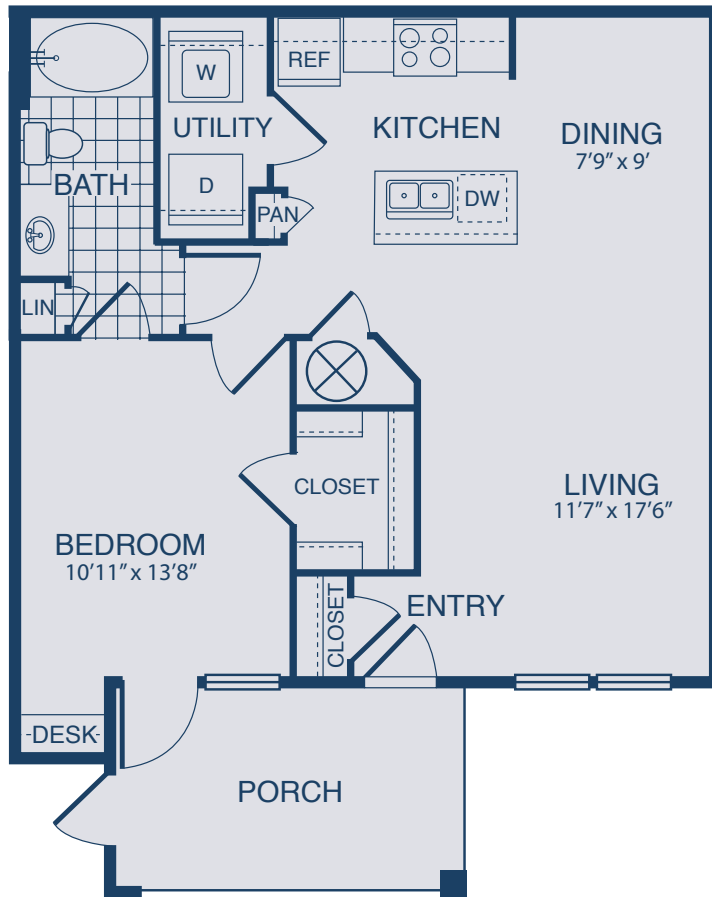

**LONE STAR**

**716 Sq Ft / 1 Bed / 1 Bath**

*Square footage are approximate*

## SOUTHERN STAR

783 Sq Ft / 1 Bed / 1 Bath

*Square footage are approximate*

**BLUE STAR**

**877 Sq Ft / 1 Bed / 1 Bath**

*Square footage are approximate*

## LIVE OAK

1,053 Sq Ft / 2 Bed / 2 Bath

*Square footage are approximate*

## ST. ARNOLD

1,144 Sq Ft / 2 Bed / 2 Bath

*Square footage are approximate*

SHINER

1,262 Sq Ft / 2 Bed / 2 Bath

Square footage are approximate