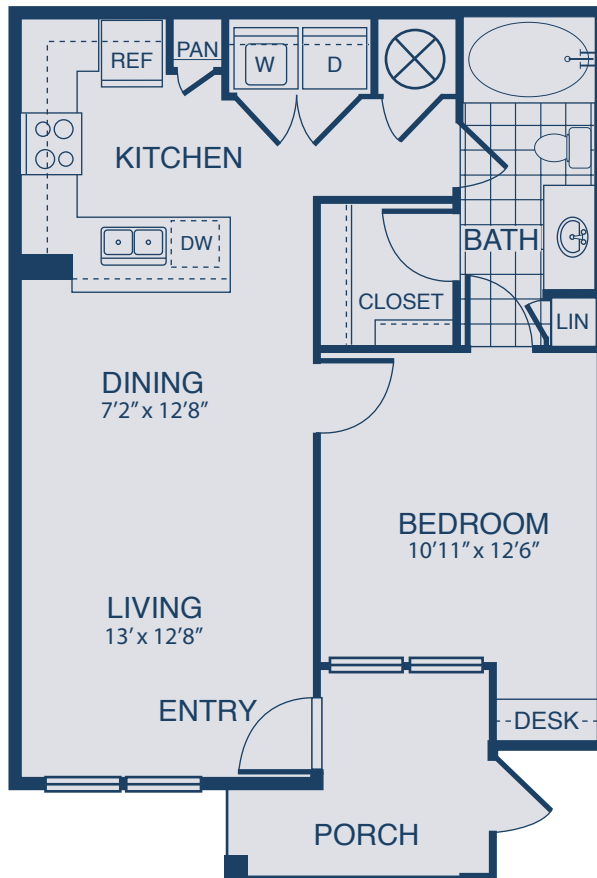

**LONE STAR**

**716 Sq Ft / 1 Bed / 1 Bath**

*Square footage are approximate*

## SOUTHERN STAR

783 Sq Ft / 1 Bed / 1 Bath

*Square footage are approximate*

**BLUE STAR**

**877 Sq Ft / 1 Bed / 1 Bath**

*Square footage are approximate*

## LIVE OAK

1,053 Sq Ft / 2 Bed / 2 Bath

*Square footage are approximate*

## ST. ARNOLD

1,144 Sq Ft / 2 Bed / 2 Bath

*Square footage are approximate*

SHINER

1,262 Sq Ft / 2 Bed / 2 Bath

Square footage are approximate