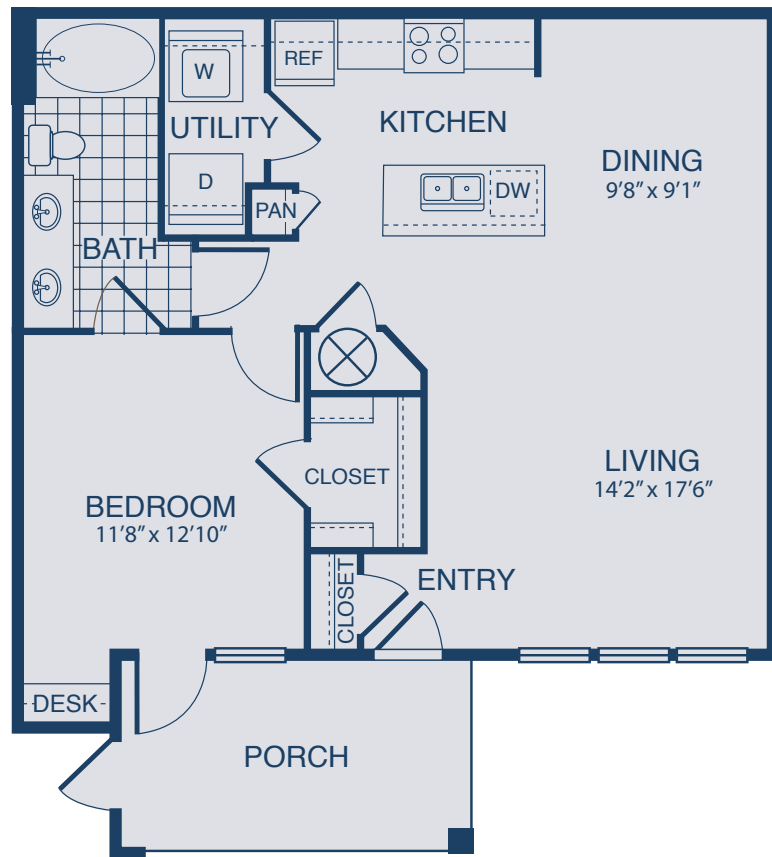

**LONE STAR**

**716 Sq Ft / 1 Bed / 1 Bath**

*Square footage are approximate*

## SOUTHERN STAR

783 Sq Ft / 1 Bed / 1 Bath

*Square footage are approximate*

**BLUE STAR**

**877 Sq Ft / 1 Bed / 1 Bath**

*Square footage are approximate*

## LIVE OAK

1,053 Sq Ft / 2 Bed / 2 Bath

*Square footage are approximate*

## ST. ARNOLD

1,144 Sq Ft / 2 Bed / 2 Bath

*Square footage are approximate*

SHINER

1,262 Sq Ft / 2 Bed / 2 Bath

Square footage are approximate